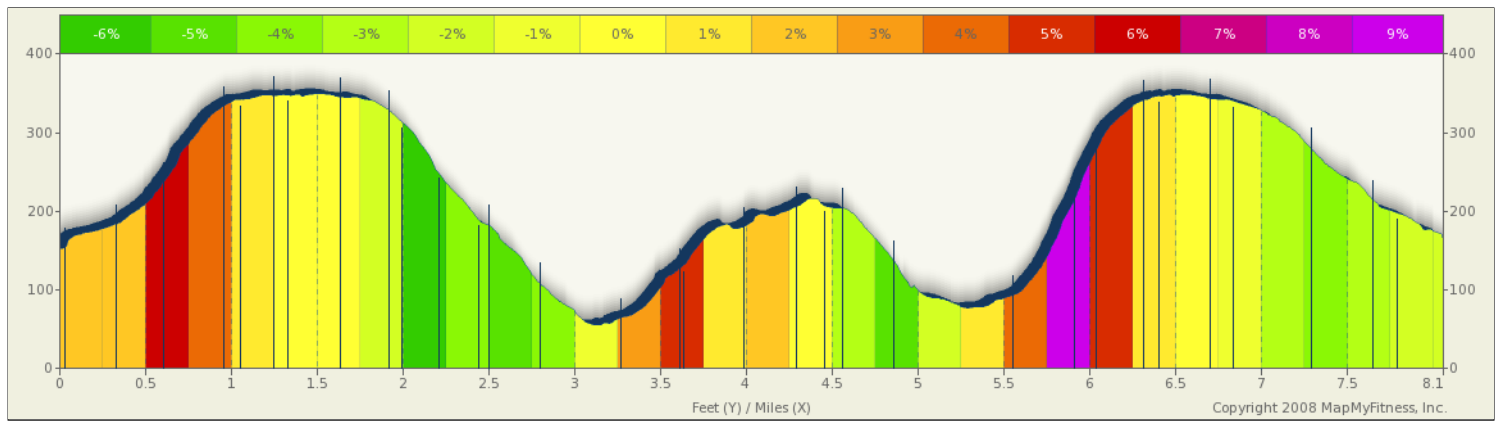

# Howard Ave Hilly 8 Miler

Starts In New York, New York

**8.03** miles

Elevation: 354ft Max, 23ft Min, +581ft, -561ft, 2.6 %  
 Ascent: 23ft Min  
 Descent: -561ft  
 Max Climb: 2.6 %  
 Climbs: 5 (with 3 sub-climbs)