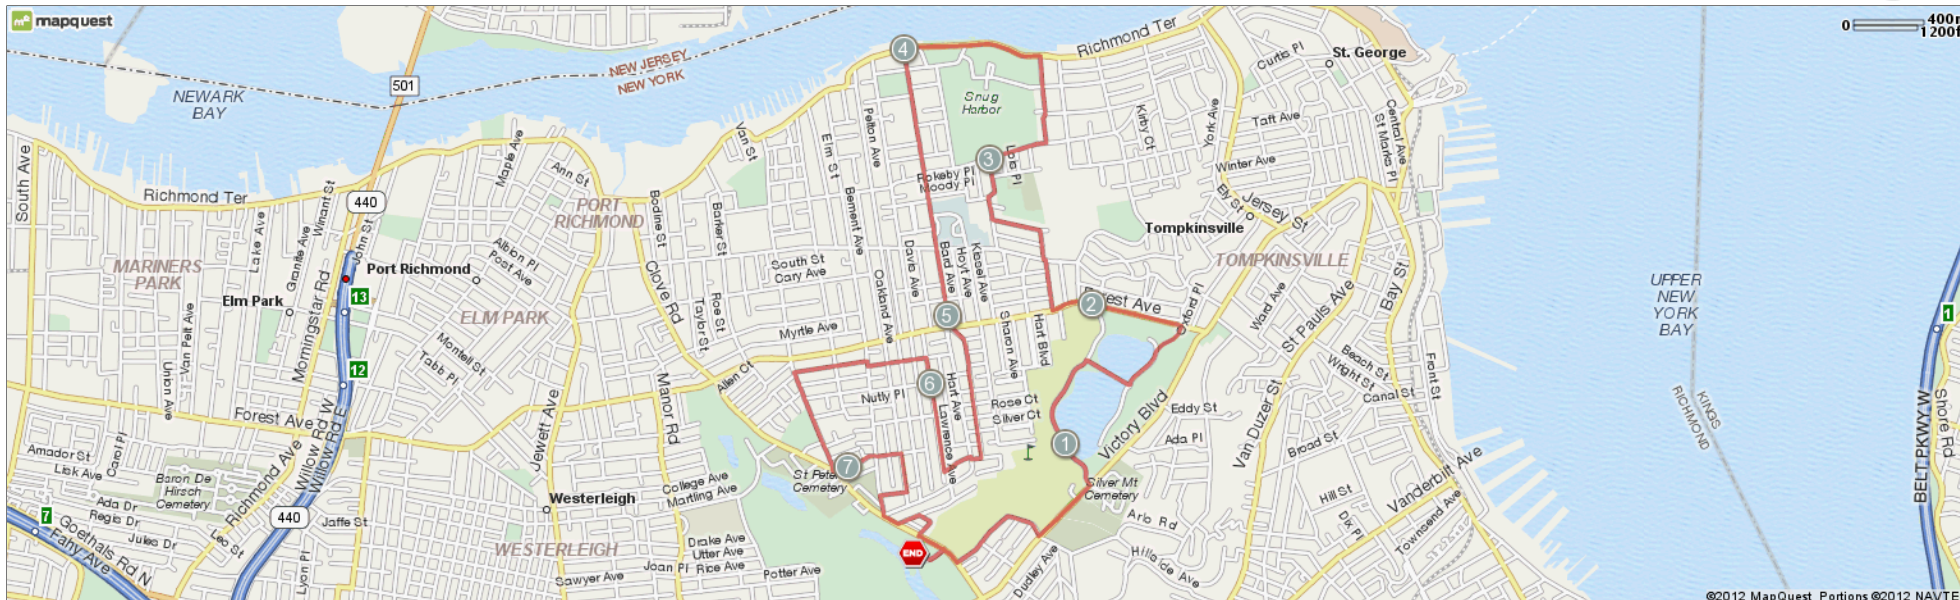

Captain "G" Long Run

Starts In New York, New York

8.02 miles

Elevation: 295ft Max, 0ft Min, +400ft Ascent, -400ft Descent, 2.7% Max Climb, 5 Climbs

Description
Clove Lakes - Silver lake - Randall Manor - Snug Harbor - West Brighton - Sunset Hill - Clove lakes