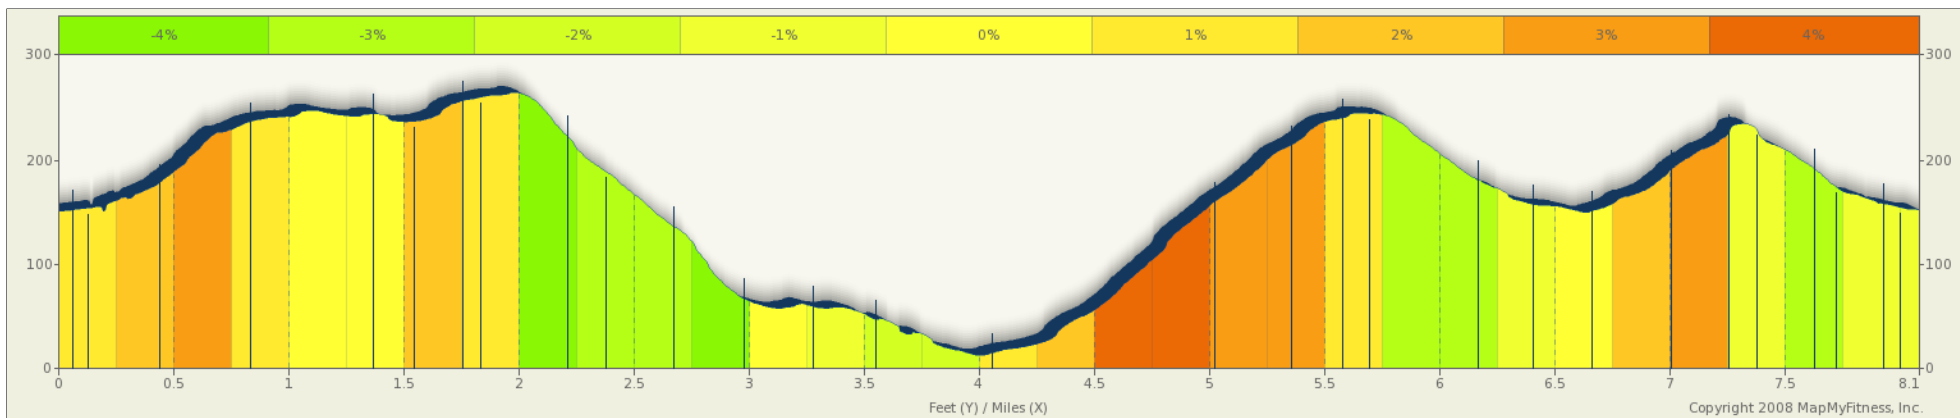

Captain "G" Long Run

Starts In New York, New York

8.02 miles

Elevation: 295ft Max, 0ft Min, +400ft Ascent, -400ft Descent, 2.7% Max Climb, 5 Climbs

Description
Clove Lakes - Silver lake - Randall Manor - Snug Harbor - West Brighton - Sunset Hill - Clove lakes

Notes		
AT	FOR	NOTES
1.83 mi.		62ft Head north toward Forest Ave
1.84 mi.		1898ft Turn left onto Forest Ave
2.2 mi.		568ft Head west on Forest Ave toward Brighton Ave
2.31 mi.		318ft Turn right onto Randall Ave
2.37 mi.		662ft Head north on Randall Ave toward Delafield Ave
2.49 mi.		43ft Turn left onto Castleton Ave
2.5 mi.		564ft Turn right onto N Randall Ave
2.61 mi.		288ft Turn left onto Penbroke Ave
2.66 mi.		608ft Head west on Penbroke Ave toward Conyningham Ave
2.78 mi.		434ft Turn right onto Conyningham Ave
2.86 mi.		167ft Turn right onto Springhill Ave
2.89 mi.		390ft Springhill Ave turns left and becomes Brentwood Ave

Notes		
AT	FOR	NOTES
2.97 mi.		256ft Head north on Brentwood Ave toward Henderson Ave
3.01 mi.		1093ft Turn right onto Henderson Ave
3.22 mi.		225ft Turn left onto Tysen St
3.26 mi.		1444ft Head north on Tysen St toward Cassidy Pl
3.54 mi.		11ft Head north on Tysen St toward Richmond Terrace
3.54 mi.		2562ft Turn left onto Richmond Terrace
4.02 mi.		108ft Turn left onto Bard Ave
4.04 mi.		5067ft Head south on Bard Ave toward Delafield Pl
5 mi.		215ft Head south on Bard Ave toward Forest Ave
5.05 mi.		33ft Turn left onto Forest Ave
5.05 mi.		1491ft Turn right onto City Blvd
5.33 mi.		1144ft Head south on City Blvd toward Birch Ave