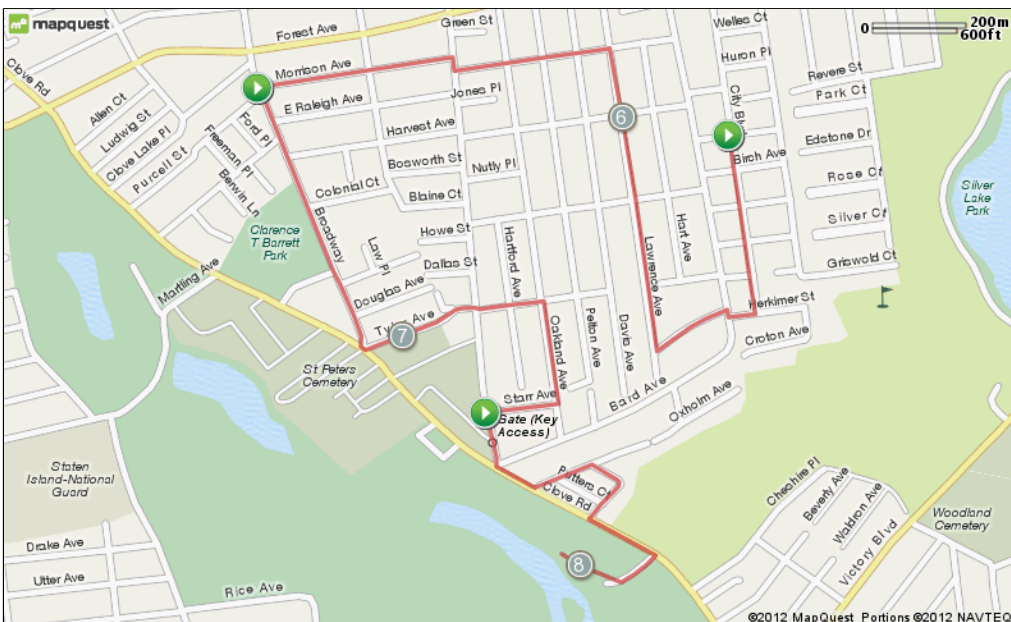

Notes		
AT	FOR	NOTES
5.33 mi.	1144ft	Head south on City Blvd toward Birch Ave
5.55 mi.	42ft	Turn right onto Herkimer St
5.56 mi.	146ft	Head west on Herkimer St toward Bard Ave
5.59 mi.	56ft	Turn right onto Bard Ave
5.6 mi.	411ft	Turn left onto Parkview PI
5.67 mi.	164ft	Head southwest on Parkview PI toward Lawrence Ave
5.71 mi.	2221ft	Turn right onto Lawrence Ave
6.13 mi.	82ft	Turn left onto Morrison Ave
6.14 mi.	1007ft	Head west on Morrison Ave toward Davis Ave
6.33 mi.	100ft	Turn right onto Bement Ave
6.35 mi.	166ft	Turn left onto Morrison Ave
6.38 mi.	1192ft	Head west on Morrison Ave toward N Burgher Ave
6.61 mi.	161ft	Turn left onto Broadway
This segment shows 1.31 mi. (6,892 ft.) of your route.		

Notes		
AT	FOR	NOTES
6.64 mi.	1795ft	Head south on Broadway toward E Raleigh Ave
6.98 mi.	59ft	Head south on Broadway toward Clove Rd
6.99 mi.	40ft	Turn left onto Clove Rd
7 mi.	289ft	Turn left onto Tyler Ave
7.05 mi.	540ft	Head east on Tyler Ave toward Bement Ave
7.15 mi.	406ft	Continue onto Whitewood Ave
7.23 mi.	79ft	Head east on Whitewood Ave toward Oakland Ave
7.25 mi.	329ft	Turn right onto Oakland Ave
7.31 mi.	226ft	Head south on Oakland Ave
7.35 mi.	196ft	Head south on Oakland Ave toward Starr Ave
7.39 mi.	205ft	Turn right onto Starr Ave
7.43 mi.	300ft	Head west on Starr Ave toward Bement Ave
7.48 mi.	225ft	Turn left onto Bement Ave
This segment shows 0.89 mi. (4,688 ft.) of your route.		

Notes		
AT	FOR	NOTES
7.53 mi.	175ft	Head south on Bement Ave toward Clove Rd
7.56 mi.	235ft	Turn left onto Clove Rd
7.6 mi.	71ft	Head southeast on Clove Rd toward Greenway Dr
7.62 mi.	405ft	Turn left onto Greenway Dr
7.69 mi.	27ft	Head northeast on Greenway Dr toward Fairway Ln
7.7 mi.	245ft	Turn right onto Fairway Ln
7.75 mi.	329ft	Head southwest on Fairway Ln toward Putters Ct
7.81 mi.	532ft	Head southeast on Clove Rd toward Park Dr
7.91 mi.	633ft	Turn right onto Park Dr
8.03 mi.	☐ 141ft	Direct/ offroad route segment:40.61844000000001:-74.10693:12775.086079616629
8.06 mi.	☐	Direct/ offroad route segment:40.61878644834964:-74.10799671252528:12873.12552684644
This segment shows 0.5 mi. (2,651 ft.) of your route.