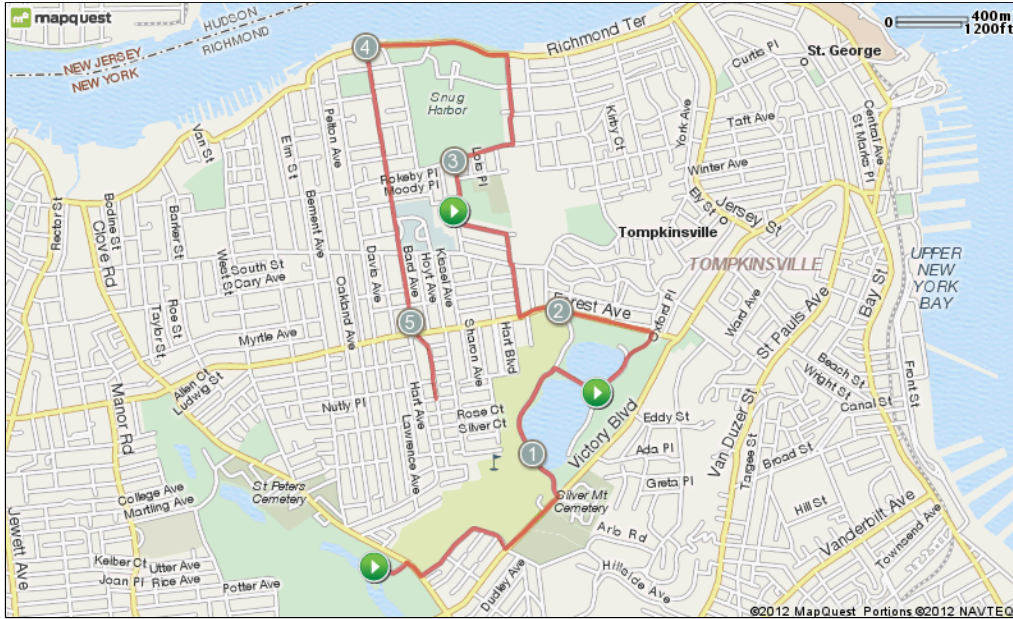

© MapMyFitness, LLC. All Rights Reserved, 2005-2008 | View more maps online at:
Find this route online at mapmyrun.com/routes/view/131819789
Distance values on this map may differ slightly from values reported on the route engine.

Notes		
AT	FOR	NOTES
0.06 mi.	318ft	Head northeast on Park Dr toward Clove Rd
0.12 mi.	16ft	Turn left onto Clove Rd
0.13 mi.	370ft	Head southeast on Clove Rd toward Park Dr
0.2 mi.	1271ft	Turn left onto Cheshire PI
0.44 mi.	762ft	Head east on Cheshire PI toward Beverly Ave
0.58 mi.	1330ft	Turn left onto Victory Blvd
0.83 mi.	25ft	Head northeast on Victory Blvd toward Silver Lake Park Rd
0.84 mi.	2784ft	Turn left onto Silver Lake Park Rd
1.36 mi.	54ft	Head northeast on Silver Lake Park Rd
1.37 mi.	877ft	Turn right
1.54 mi.	36ft	Head southeast
1.55 mi.	33ft	Turn left
This segment shows 1.55 mi. (8,203 ft.) of your route.		

Notes		
AT	FOR	NOTES
1.55 mi.	803ft	Turn left
1.71 mi.	215ft	Slight right
1.75 mi.	435ft	Head northeast
1.83 mi.	62ft	Head north toward Forest Ave
1.84 mi.	1898ft	Turn left onto Forest Ave
2.2 mi.	568ft	Head west on Forest Ave toward Brighton Ave
2.31 mi.	318ft	Turn right onto Randall Ave
2.37 mi.	662ft	Head north on Randall Ave toward Delafield Ave
2.49 mi.	43ft	Turn left onto Castleton Ave
2.5 mi.	564ft	Turn right onto N Randall Ave
2.61 mi.	288ft	Turn left onto Penbroke Ave
2.66 mi.	608ft	Head west on Penbroke Ave toward Conyngam Ave
2.78 mi.	434ft	Turn right onto Conyngam Ave
This segment shows 1.31 mi. (6,896 ft.) of your route.		

Notes		
AT	FOR	NOTES
2.86 mi.	167ft	Turn right onto Springhill Ave
2.89 mi.	390ft	Springhill Ave turns left and becomes Brentwood Ave
2.97 mi.	256ft	Head north on Brentwood Ave toward Henderson Ave
3.01 mi.	1093ft	Turn right onto Henderson Ave
3.22 mi.	225ft	Turn left onto Tysen St
3.26 mi.	1444ft	Head north on Tysen St toward Cassidy PI
3.54 mi.	11ft	Head north on Tysen St toward Richmond Terrace
3.54 mi.	2562ft	Turn left onto Richmond Terrace
4.02 mi.	108ft	Turn left onto Bard Ave
4.04 mi.	5067ft	Head south on Bard Ave toward Delafield PI
5 mi.	215ft	Head south on Bard Ave toward Forest Ave
5.05 mi.	33ft	Turn left onto Forest Ave
5.05 mi.	1491ft	Turn right onto City Blvd
This segment shows 2.47 mi. (13,062 ft.) of your route.