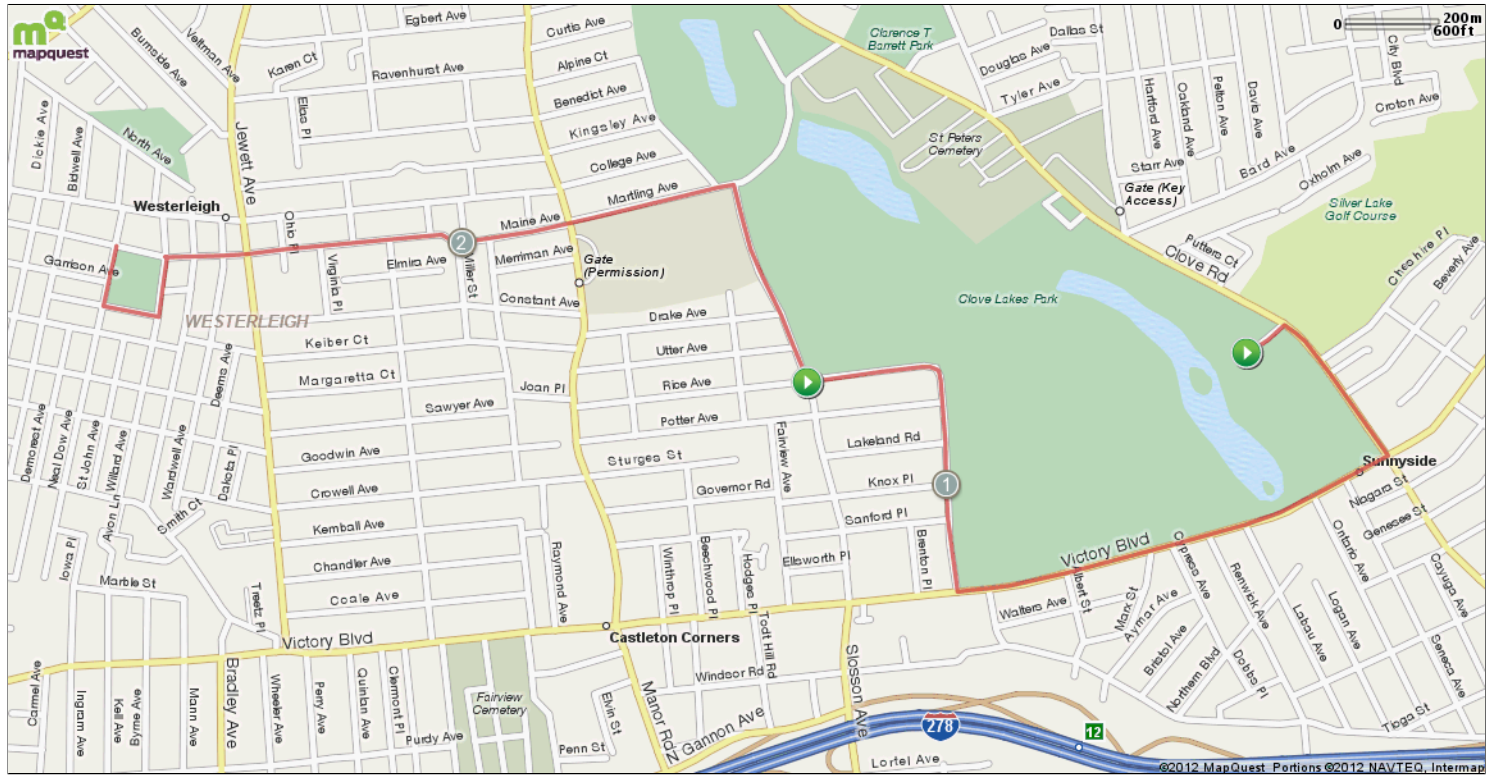

Flying Ferretti's 9 Miler

Starts In New York, New York

Notes			
AT	FOR	NOTES	
START		318ft	Head northeast on Park Dr toward Clove Rd
0.06 mi.		1184ft	Head southeast on Clove Rd toward Cheshire Pl
0.28 mi.		3059ft	Head southwest on Victory Blvd toward Seneca Ave
0.86 mi.		81ft	Head west on Victory Blvd toward Royal Oak Rd
0.88 mi.		1598ft	Turn right onto Royal Oak Rd
1.18 mi.		16ft	Royal Oak Rd turns left and becomes Rice Ave
1.18 mi.		668ft	Head northwest on Rice Ave toward Slosson Ave
1.31 mi.		222ft	Head west on Rice Ave toward Slosson Ave
1.35 mi.		1479ft	Turn right onto Slosson Ave
This segment shows 1.4 mi. (7,408 ft.) of your route.			

Notes			
AT	FOR	NOTES	
1.63 mi.		34ft	Head north on Slosson Ave toward Martling Ave
1.64 mi.		997ft	Turn left onto Martling Ave
1.83 mi.		1196ft	Head west on Martling Ave toward Manor Rd
2.06 mi.		1783ft	Head west on Maine Ave toward Westcott Blvd
2.39 mi.		12ft	Head east on Maine Ave toward Willard Ave
2.4 mi.		433ft	Turn right onto Willard Ave
2.48 mi.		389ft	Head west on Springfield Ave toward Neal Dow Ave
2.55 mi.		423ft	Head north on Neal Dow Ave toward Garrison Ave
2.63 mi.		19ft	Head north on Neal Dow Ave toward Maine Ave
2.63 mi.		802ft	Turn left onto Maine Ave
This segment shows 1.35 mi. (7,154 ft.) of your route.