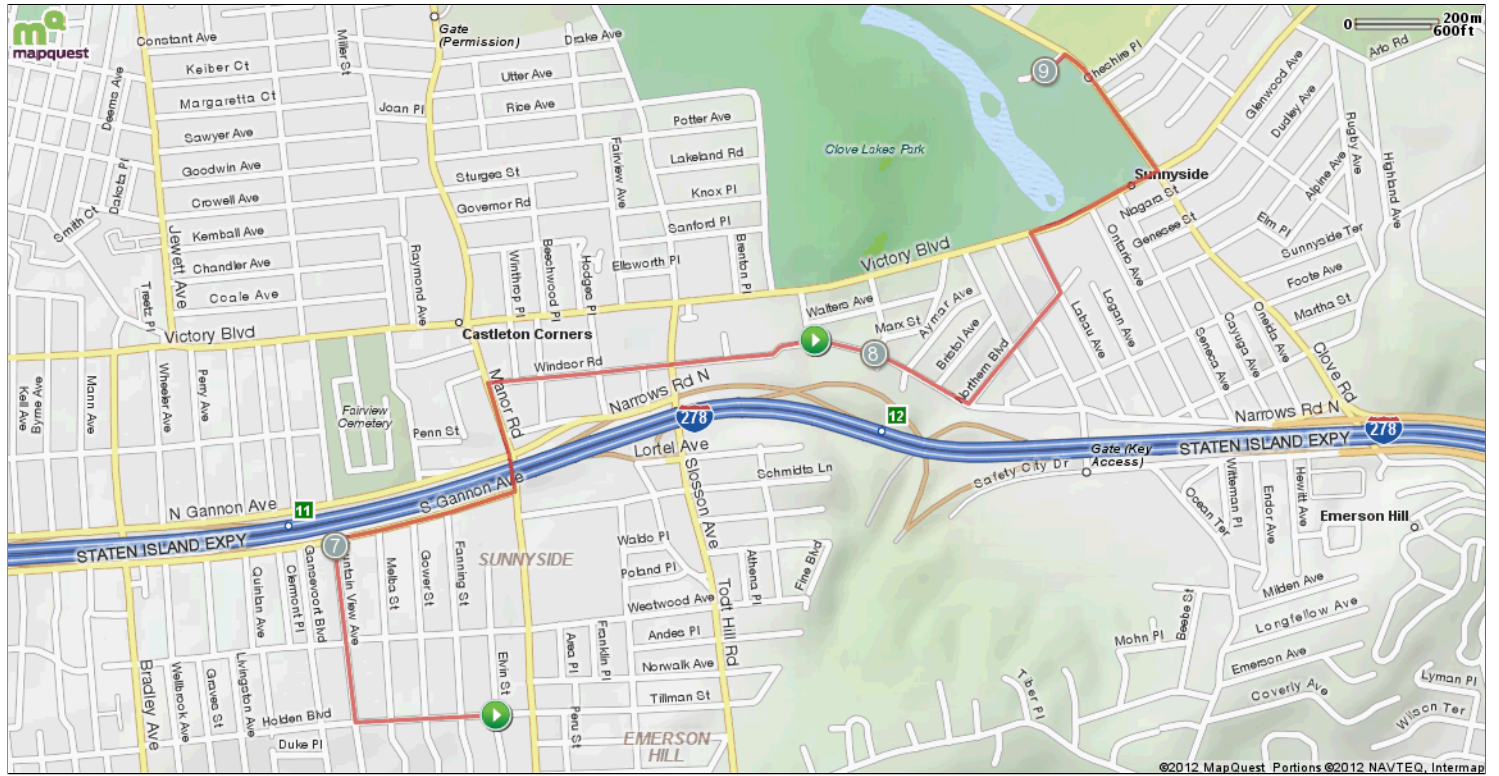

Flying Ferretti's 9 Miler

Starts In New York, New York

Notes			
AT	FOR	NOTES	
2.79 mi.	1791ft	Head south on Livermore Ave toward Garrison Ave	
3.13 mi.	14ft	Head southeast on Livermore Ave toward Watchogue Rd	
3.13 mi.	3139ft	Sharp right onto Watchogue Rd	
3.72 mi.	210ft	Head west on Watchogue Rd toward Canterbury Ave	
3.76 mi.	794ft	Turn left onto Canterbury Ave	
3.91 mi.	8ft	Turn left onto Caswell Ave	
3.91 mi.	1247ft	Head east on Caswell Ave toward Tremont Ave	
4.15 mi.	1797ft	Head east on Caswell Ave toward Willowbrook Rd	
4.49 mi.	8ft	Turn left onto Woolley Ave	
This segment shows 1.86 mi. (9,810 ft.) of your route.			

Notes			
AT	FOR	NOTES	
4.49 mi.	643ft	Head south on Woolley Ave toward Caswell Ave	
4.61 mi.	3167ft	Head south on Woolley Ave toward Victory Blvd	
5.21 mi.	858ft	Continue onto Forest Hill Rd	
5.38 mi.	2342ft	Head east on Harold St toward Fields Ave	
5.82 mi.	159ft	Head east on Harold St toward Bradley Ave	
5.85 mi.	26ft	Turn right onto Bradley Ave	
5.86 mi.	2365ft	Turn left onto Harold St	
6.3 mi.	359ft	Head east on Harold St toward Fanning St	
6.37 mi.	1006ft	Turn left onto Elvin St	
6.56 mi.	14ft	Turn right onto Holden Blvd	
This segment shows 2.07 mi. (10,948 ft.) of your route.			

Flying Ferretti's 9 Miler

Starts In New York, New York

Notes			
AT	FOR	NOTES	
6.56 mi.		1090ft	Head west on Holden Blvd toward Elvin St
6.77 mi.		17ft	Head west on Holden Blvd toward Mountainview Ave
6.77 mi.		1465ft	Turn right onto Mountainview Ave
7.05 mi.		11ft	Head north on Mountainview Ave toward S Gannon Ave
7.05 mi.		1446ft	Turn right onto S Gannon Ave
7.33 mi.		891ft	Head north on Manor Rd toward N Gannon Ave
7.5 mi.		8ft	Head north on Manor Rd toward Windsor Rd
7.5 mi.		794ft	Turn right onto Windsor Rd
7.65 mi.		1782ft	Head east on Windsor Rd toward Todd Hill Rd
7.99 mi.		1105ft	Continue onto Little Clove Rd
This segment shows 1.52 mi. (8,002 ft.) of your route.			