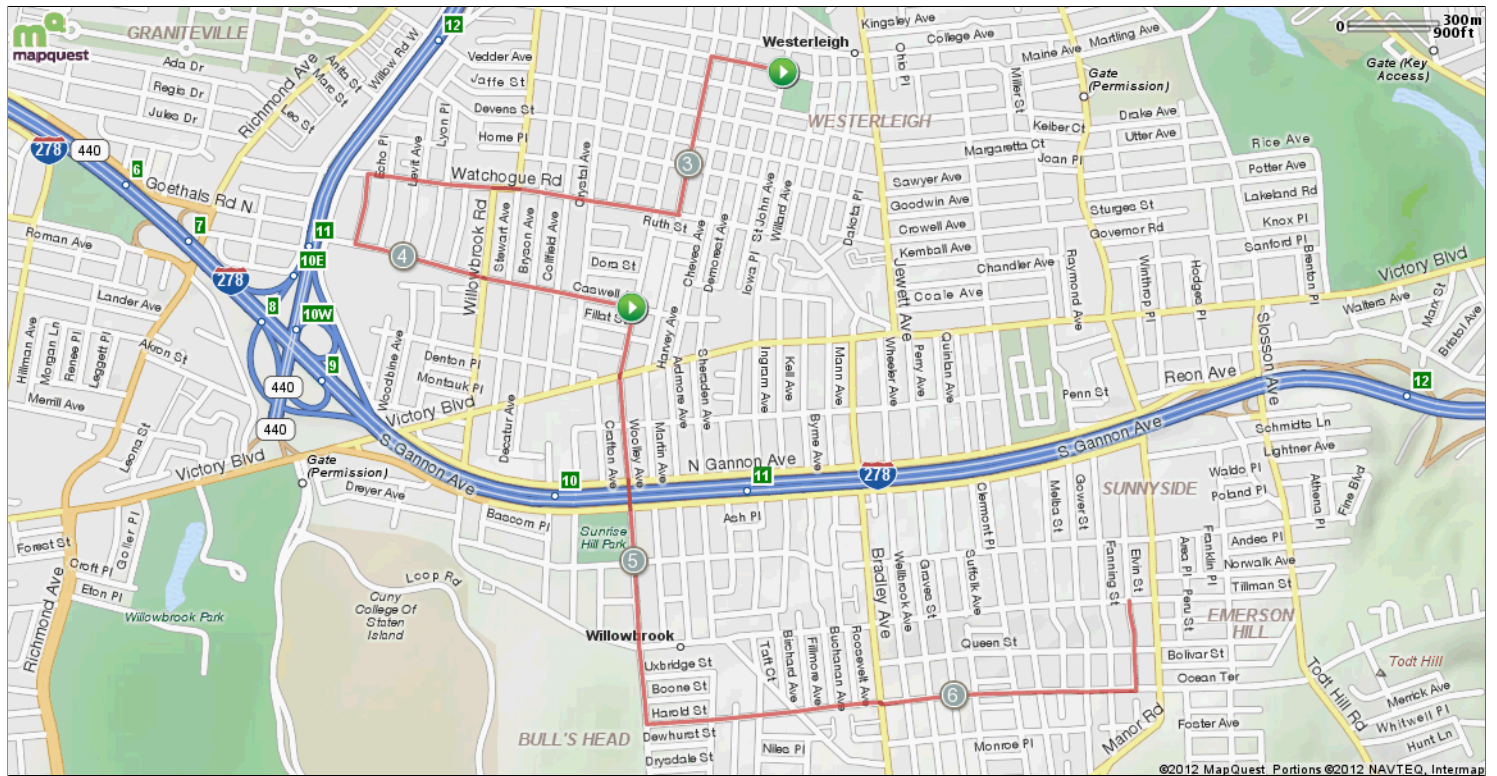

Flying Ferretti's 9 Miler

Starts In New York, New York

Notes			
AT	FOR	NOTES	
START		318ft	Head northeast on Park Dr toward Clove Rd
0.06 mi.		1184ft	Head southeast on Clove Rd toward Cheshire Pl
0.28 mi.		3059ft	Head southwest on Victory Blvd toward Seneca Ave
0.86 mi.		81ft	Head west on Victory Blvd toward Royal Oak Rd
0.88 mi.		1598ft	Turn right onto Royal Oak Rd
1.18 mi.		16ft	Royal Oak Rd turns left and becomes Rice Ave
1.18 mi.		668ft	Head northwest on Rice Ave toward Slosson Ave
1.31 mi.		222ft	Head west on Rice Ave toward Slosson Ave
1.35 mi.		1479ft	Turn right onto Slosson Ave
This segment shows 1.4 mi. (7,408 ft.) of your route.			

Notes			
AT	FOR	NOTES	
1.63 mi.		34ft	Head north on Slosson Ave toward Martling Ave
1.64 mi.		997ft	Turn left onto Martling Ave
1.83 mi.		1196ft	Head west on Martling Ave toward Manor Rd
2.06 mi.		1783ft	Head west on Maine Ave toward Westcott Blvd
2.39 mi.		12ft	Head east on Maine Ave toward Willard Ave
2.4 mi.		433ft	Turn right onto Willard Ave
2.48 mi.		389ft	Head west on Springfield Ave toward Neal Dow Ave
2.55 mi.		423ft	Head north on Neal Dow Ave toward Garrison Ave
2.63 mi.		19ft	Head north on Neal Dow Ave toward Maine Ave
2.63 mi.		802ft	Turn left onto Maine Ave
This segment shows 1.35 mi. (7,154 ft.) of your route.			

Flying Ferretti's 9 Miler

Starts In New York, New York

Notes			
AT	FOR	NOTES	
2.79 mi.	1791ft	Head south on Livermore Ave toward Garrison Ave	
3.13 mi.	14ft	Head southeast on Livermore Ave toward Watchogue Rd	
3.13 mi.	3139ft	Sharp right onto Watchogue Rd	
3.72 mi.	210ft	Head west on Watchogue Rd toward Canterbury Ave	
3.76 mi.	794ft	Turn left onto Canterbury Ave	
3.91 mi.	8ft	Turn left onto Caswell Ave	
3.91 mi.	1247ft	Head east on Caswell Ave toward Tremont Ave	
4.15 mi.	1797ft	Head east on Caswell Ave toward Willowbrook Rd	
4.49 mi.	8ft	Turn left onto Woolley Ave	
This segment shows 1.86 mi. (9,810 ft.) of your route.			