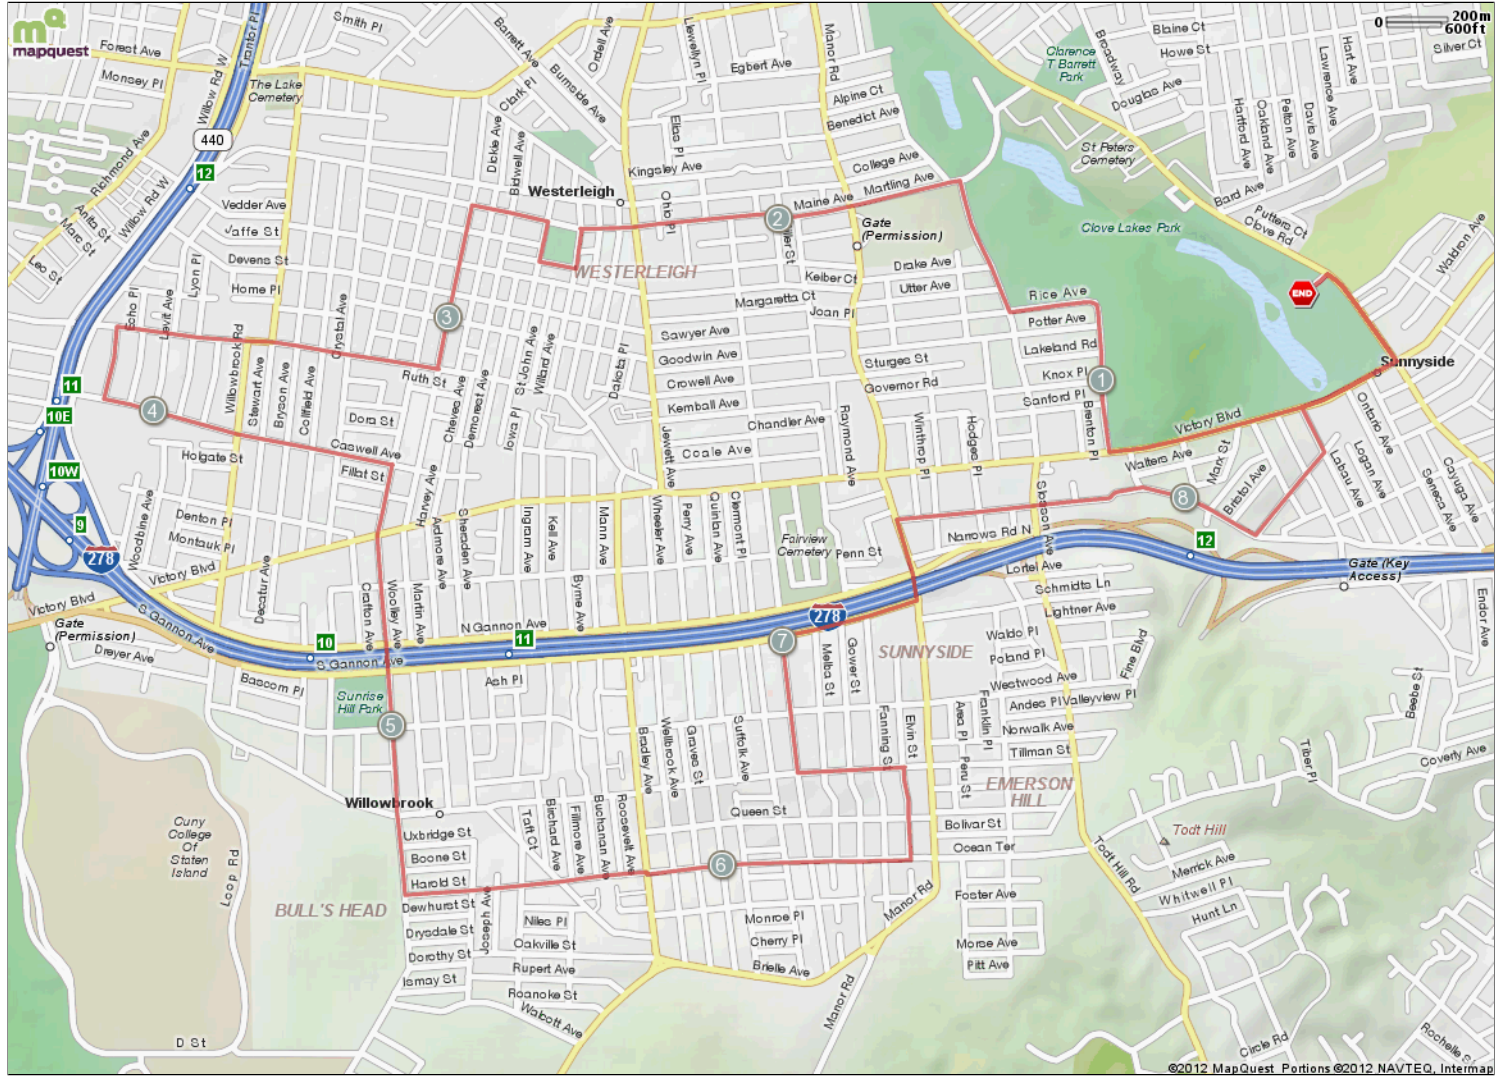

Flying Ferretti's 9 Miler

Starts In New York, New York

9.01 miles

Elevation Ascent Descent Max Climb Climbs
 Off Max Off Min +Off Off -100 %

Description

Flying Ferretti's 9 Miler

Starts In New York, New York

Notes		
AT	FOR	NOTES
START	318ft	Head northeast on Park Dr toward Clove Rd
0.06 mi.	1184ft	Head southeast on Clove Rd toward Cheshire Pl
0.28 mi.	3059ft	Head southwest on Victory Blvd toward Seneca Ave
0.86 mi.	81ft	Head west on Victory Blvd toward Royal Oak Rd
0.88 mi.	1598ft	Turn right onto Royal Oak Rd
1.18 mi.	16ft	Royal Oak Rd turns left and becomes Rice Ave
1.18 mi.	668ft	Head northwest on Rice Ave toward Slosson Ave
1.31 mi.	222ft	Head west on Rice Ave toward Slosson Ave
1.35 mi.	1479ft	Turn right onto Slosson Ave
1.63 mi.	34ft	Head north on Slosson Ave toward Martling Ave
1.64 mi.	997ft	Turn left onto Martling Ave
1.83 mi.	1196ft	Head west on Martling Ave toward Manor Rd
2.06 mi.	1783ft	Head west on Maine Ave toward Westcott Blvd
2.39 mi.	12ft	Head east on Maine Ave toward Willard Ave
2.4 mi.	433ft	Turn right onto Willard Ave

Notes		
AT	FOR	NOTES
2.48 mi.	389ft	Head west on Springfield Ave toward Neal Dow Ave
2.55 mi.	423ft	Head north on Neal Dow Ave toward Garrison Ave
2.63 mi.	19ft	Head north on Neal Dow Ave toward Maine Ave
2.63 mi.	802ft	Turn left onto Maine Ave
2.79 mi.	1791ft	Head south on Livermore Ave toward Garrison Ave
3.13 mi.	14ft	Head southeast on Livermore Ave toward Watchogue Rd
3.13 mi.	3139ft	Sharp right onto Watchogue Rd
3.72 mi.	210ft	Head west on Watchogue Rd toward Canterbury Ave
3.76 mi.	794ft	Turn left onto Canterbury Ave
3.91 mi.	8ft	Turn left onto Caswell Ave
3.91 mi.	1247ft	Head east on Caswell Ave toward Tremont Ave
4.15 mi.	1797ft	Head east on Caswell Ave toward Willowbrook Rd
4.49 mi.	8ft	Turn left onto Woolley Ave
4.49 mi.	643ft	Head south on Woolley Ave toward Caswell Ave