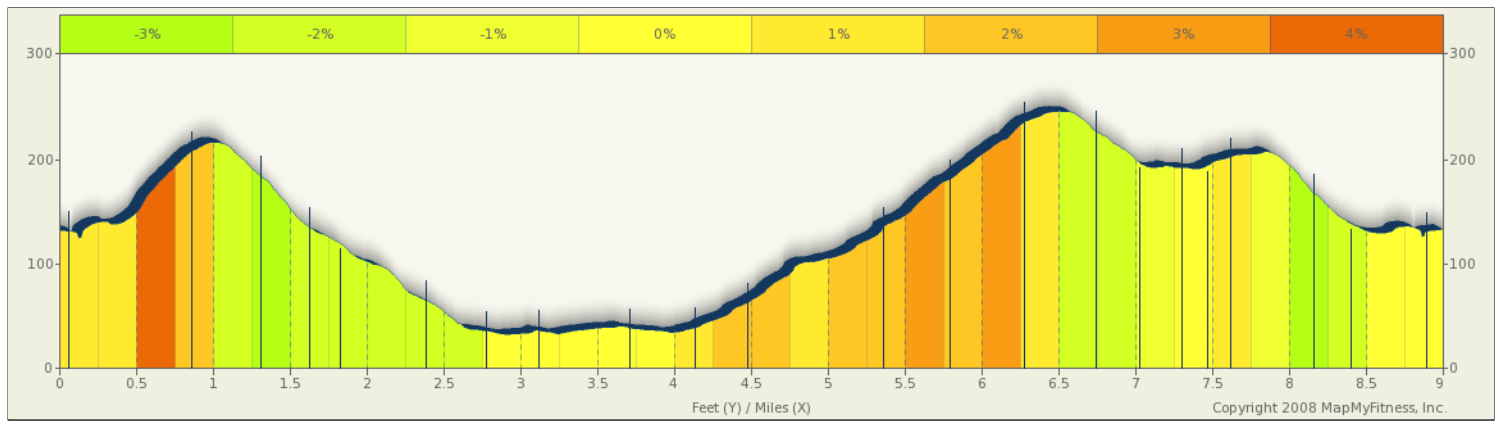

Flying Ferretti's 9 Miler

Starts In New York, New York

9.01 miles

Elevation Ascent Descent Max Climb Climbs
 Off Max Off Min +Off Off -100 %

Description

Flying Ferretti's 9 Miler

Starts In New York, New York

Notes		
AT	FOR	NOTES
2.48 mi.	389ft	Head west on Springfield Ave toward Neal Dow Ave
2.55 mi.	423ft	Head north on Neal Dow Ave toward Garrison Ave
2.63 mi.	19ft	Head north on Neal Dow Ave toward Maine Ave
2.63 mi.	802ft	Turn left onto Maine Ave
2.79 mi.	1791ft	Head south on Livermore Ave toward Garrison Ave
3.13 mi.	14ft	Head southeast on Livermore Ave toward Watchogue Rd
3.13 mi.	3139ft	Sharp right onto Watchogue Rd
3.72 mi.	210ft	Head west on Watchogue Rd toward Canterbury Ave
3.76 mi.	794ft	Turn left onto Canterbury Ave
3.91 mi.	8ft	Turn left onto Caswell Ave
3.91 mi.	1247ft	Head east on Caswell Ave toward Tremont Ave
4.15 mi.	1797ft	Head east on Caswell Ave toward Willowbrook Rd
4.49 mi.	8ft	Turn left onto Woolley Ave
4.49 mi.	643ft	Head south on Woolley Ave toward Caswell Ave